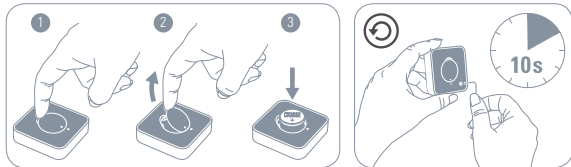

Battery & Reset • 電池和重置 • 電池&リセット

When replacing the battery, use your finger to open the enclosure. Insert a new CR2032 battery with the positive (+) side up, and push firmly while closing the cover.

更換電池時，使用硬幣打開電池蓋。插入一顆新 CR2032 電池，正極 (+) 朝上，密實插入，同時關閉后蓋。

電池を交換するには、指で電池ケースのカバーを開けてください。新しいCR2032電池をプラス (+) を上にして挿入し、軽く押しながらカバーを閉じてください。

Please keep your HomeKit Setup Code in a safe place. You need it to securely add Eve to your home, and nobody but you has a copy.

請將您的 HomeKit 安裝代碼存放在安全的地方。您需要用它將 Eve 安全地裝置在您的家中。除您之外，沒有其他人擁有副本。

HomeKitのセットアップコードは安全な場所に保管してください。セットアップコードはEveをご自宅に安全に追加するために必要です。ご自身以外がコピーを持つようなことがないようにご注意ください。