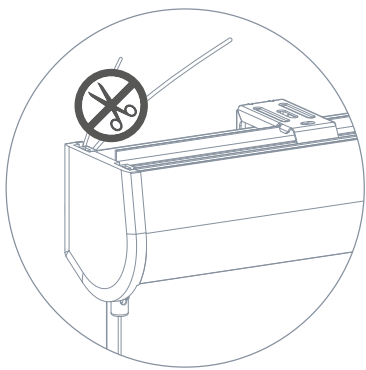

Cassette

Read the instructions carefully before installing and using the product.
The installation can also be carried out by non-professionals. For indoor use only.

In the box

Mount Cassette

1

Inside mount

Outside mount

Mount the cassette using suitable fastening material

Tools

⚠ Do not shorten, bend or jam antennas

Removal

⚠ Warning

- Young children can strangle themselves with the loop of pull cords, chains and tapes, and cords that operate window coverings.
- To avoid strangulation and entanglement, keep cords out of reach of young children.
- Cords may ensnare a child's neck.
- Move beds, cots and furniture away from window covering cords.
- Do not tie cords together.
- Make sure cords do not twist together and form a loop.