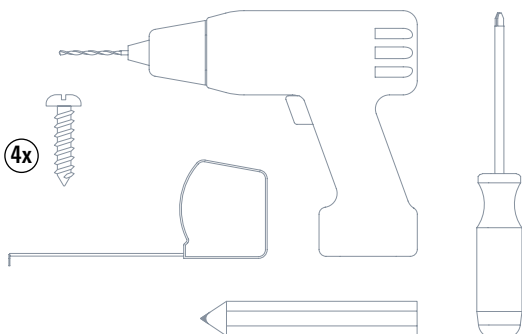

Cassette

Read the instructions carefully before installing and using the product.
The installation can also be carried out by non-professionals. For indoor use only.

In the box

Mount Cassette

1

Inside mount

Outside mount

Mount the cassette using suitable fastening material

Tools

⚠ Do not shorten, bend or jam antennas

Removal

⚠ Warning

- Young children can strangle themselves with the loop of pull cords, chains and tapes, and cords that operate window coverings.
- To avoid strangulation and entanglement, keep cords out of reach of young children.
- Cords may ensnare a child's neck.
- Move beds, cots and furniture away from window covering cords.
- Do not tie cords together.
- Make sure cords do not twist together and form a loop.